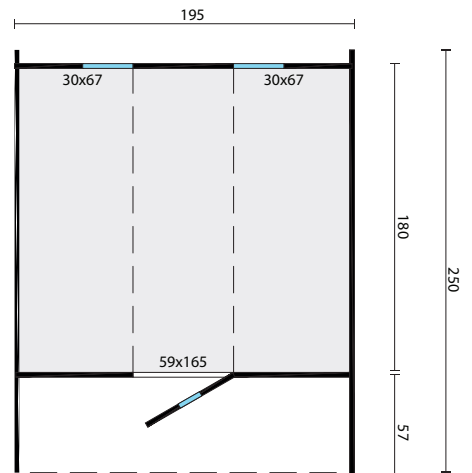

WOODTEX SAUNAFASS HARIA

205
195

All sizes are approximate and in cm

3,51m²

42mm

6,3m³

28/44mm

7,5m²

4mm

680kg

250x120x120cm