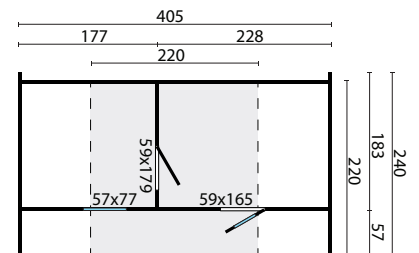

WOODTEX SAUNAFASS SIWA

216

All sizes are approximate and in cm

 7,2m²

 14,4m³

 14,0m²

 42mm

 28/42mm

 4mm

 1600kg

 400x120x120cm